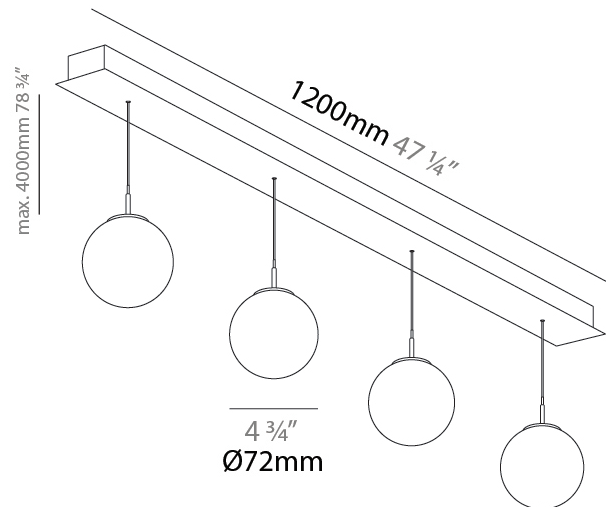

GENERAL

Series: G-Mini Channel
Subseries: G-Mini Channel Hangover
Brand: Prolicht
Division: Architectural
Mounting Type: Suspension
Mounting Location: Ceiling
Subcategory: Spots

PHYSICAL

Shape: Cylinder
Diameter (mm): 120
Diameter (in): 4 3/4
Length (mm): 1200
Length (in): 47 1/4
Height (mm): 120
Height (in): 4 3/4
Light Distribution: Direct
Diffuser: Touch of Color - NOR / OPL / YEL / ORA / RED / BLU / GRN
Fixture Finish: SSR / BKV / CWI / CRY / HAB / UFT / ITA / RUA / FTG / MYG / LOD / PUS / FRO / FUP / KIA / POP / BLS / SPG / MEY / GOH / GUM / CHC / COM / ABZ / JAG / OBR / MOS / ROR
Accent Finish: NOF / COP / MIR / SSS
Fixture Material: Extruded Aluminum / Steel
Cable Details: 2,000mm/78 3/4" / 4,000mm/157 1/2" - Cable, Black, Green, Orange, Red, White

ELECTRICAL

Lamp Type: LED (Zhaga Standard)
Input Wattage (W): 26
Total Output Wattage (W): 23.7
Dimming: Non-Dimmable
Driver Included: Yes
Driver Location: Integrated
Driver Type: Constant Current - Universal
Driver Class: Class 2
Input Voltage (V): 120 - 277

LED

Color Temperature (°K): 2700 / 3000 / 3500 / 4000
Max. Delivered Lumen (lm): 1424 / 1507 / 1591 / 1634
Nominal Lumen (lm): 1840 / 1949 / 2057 / 2112
CRI: >90 CRI
Lamp Life (hrs): 50000

OPTICAL

Beam Angle: 180

RATINGS AND CERTIFICATIONS

Certified By: Certified for North American Standards
IP rating: IP20