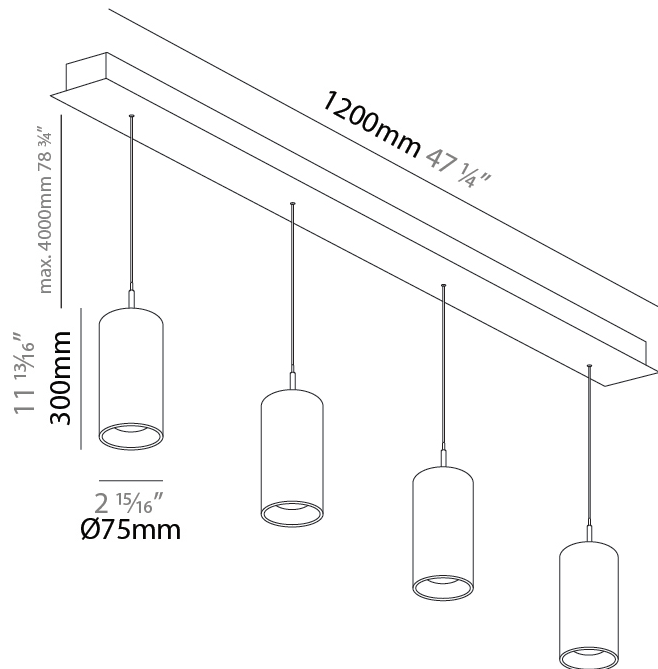

GENERAL

Series: G-Mini Channel
Subseries: G-Mini Channel Hangover
Brand: Prolight
Division: Architectural
Mounting Type: Suspension
Mounting Location: Ceiling
Subcategory: Spots

PHYSICAL

Shape: Cylinder
Diameter (mm): 75
Diameter (in): 2 ¹⁵/₁₆
Length (mm): 1200
Length (in): 47 ¹/₄
Height (mm): 150
Height (in): 5 ⁷/₈
Light Distribution: Direct
Diffuser: Shine Ring - NOR / OPL / YEL / ORA / RED / BLU / GRN
Fixture Finish: SSR / BKV / CWI / CRY / HAB / UFT / ITA / RUA / FTG / MYG / LOD / PUS / FRO / FUP / KIA / POP / BLS / SPG / MEY / GOH / GUM / CHC / COM / ABZ / JAG / OBR / MOS / ROR
Accent Finish: NOF / COP / MIR / SSS
Fixture Material: Extruded Aluminum / Steel
Cable Details: 2,000mm/78 3/4" / 4,000mm/157 1/2" - Cable, Black, Green, Orange, Red, White

ELECTRICAL

Lamp Type: LED (Zhaga Standard)
Input Wattage (W): 26
Total Output Wattage (W): 23.7
Dimming: Non-Dimmable
Driver Included: Yes
Driver Location: Integrated
Driver Type: Constant Current - Universal
Driver Class: Class 2
Input Voltage (V): 120 - 277

LED

Color Temperature (°K): 2700 / 3000 / 3500 / 4000
Max. Delivered Lumen (lm): 1557 / 1649 / 1740 / 1787
Nominal Lumen (lm): 1840 / 1949 / 2057 / 2112
CRI: >90 CRI
Lamp Life (hrs): 50000

OPTICAL

Beam Angle: 6 / 22 / 38

RATINGS AND CERTIFICATIONS

Certified By: Certified for North American Standards
IP rating: IP20