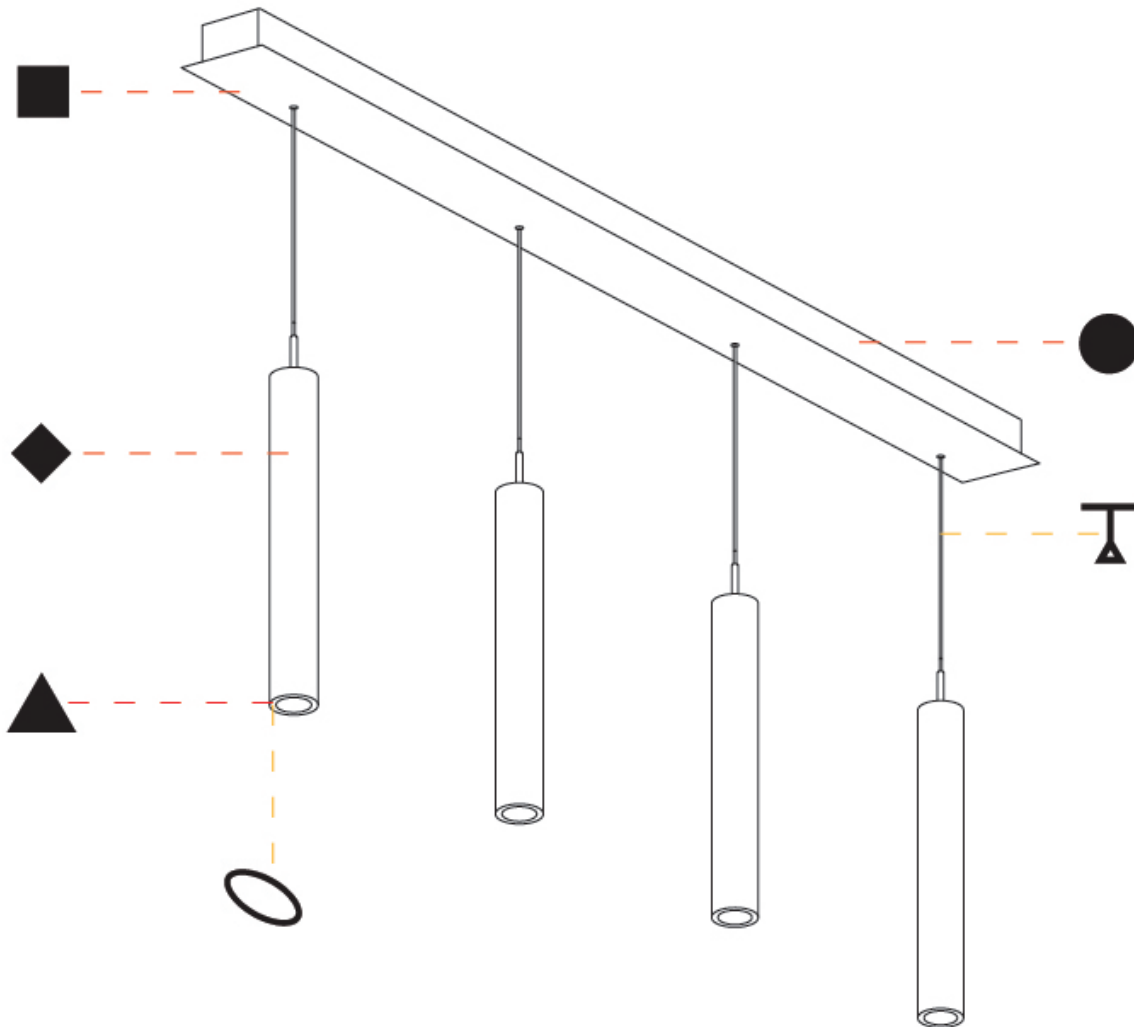

A

G-MINI CHANNEL HANGOVER SUSPENSION

A300623-

base number LED Dimming Finishes (Diamond) Finishes (Triangle) Finishes (Circle) Finish Options Shine Ring Beam Angle Options Cable Options

- To build a product code in our configurator select the specify button on the base model # product page
- To build a manual product code on this datasheet choose from the options listed below in blue font and add the suffix to the base model #