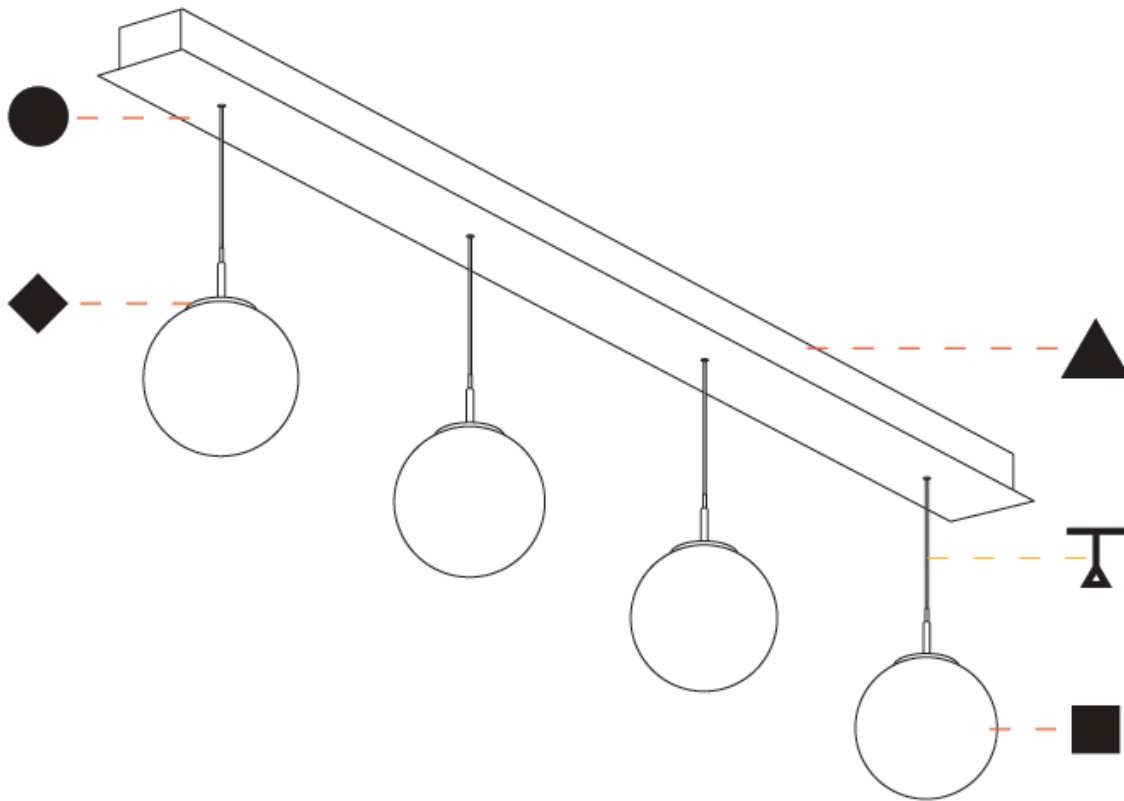

G-MINI CHANNEL HANGOVER SUSPENSION

A300645-

PROJECT
TYPE
SPECIFIER
QUANTITY
DATE